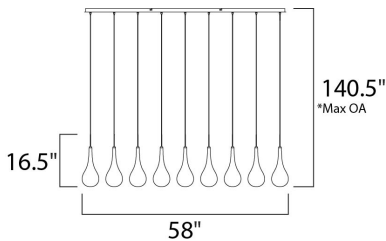

PRODUCT DESCRIPTION

The new Larmes features an extended profile Clear glass shade that screws on to a Satin Nickel mount. Long life G4 LED offers considerable light with dimming capabilities.

*max overall height

MEASUREMENTS

DIMENSION : 58" L x 4.5" W x 16.5" H
 MAX OAH : 140.5" OAH
 HANGING WEIGHT : 14.08 lb

LAMPING

INPUT VOLTAGE : 120V
 LUMENS : 864 Rated
 BULB : 9 x 1.50W LED 12V G4 , 14W Total
 BULB INCLUDED : (Included)
 DIMMABLE : Electronic Low Voltage (ELV)
 CRI : 80+ CRI
 COLOR_TEMP : 3000K